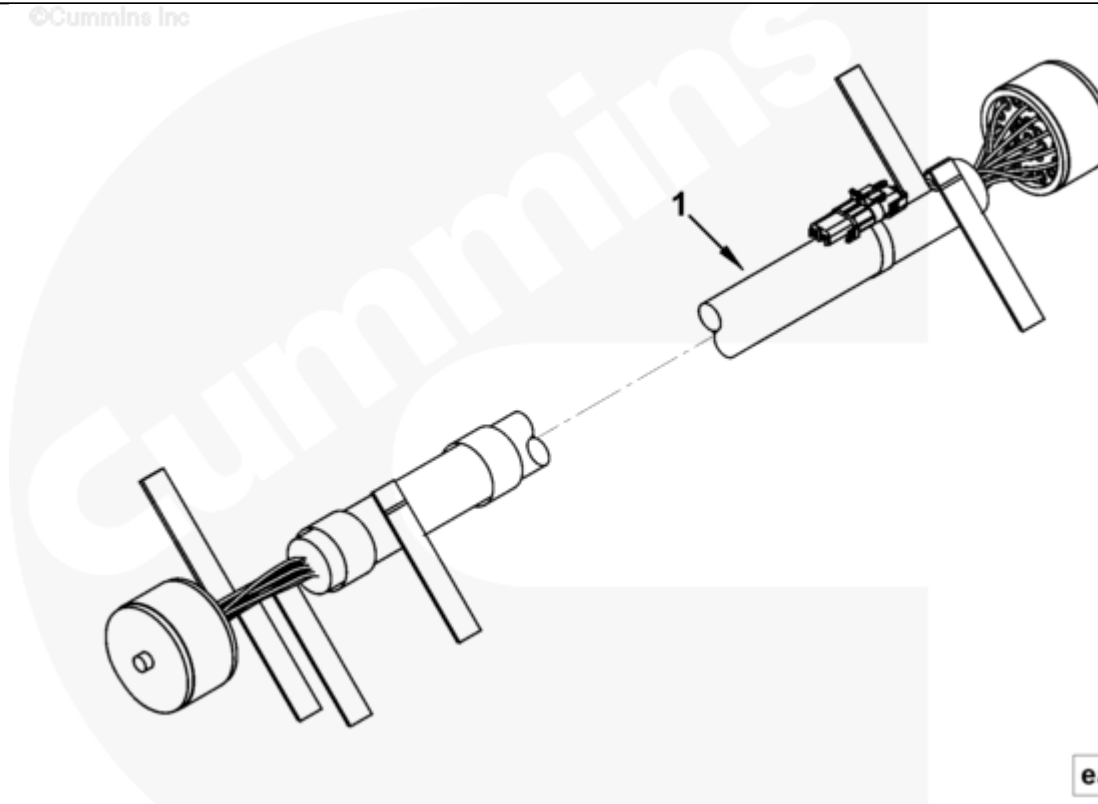

ea904gp

[SMALL](#) | [MEDIUM](#) | [LARGE](#)

Cart	Ref No	Part Number	Part Description	Required	Remarks
<input type="button" value="View My Cart"/>					
		EA8159	Engine Interface Harness		<a href="#">Engine Interface Harness...(More)</a>

					Engine Family: Qsb, Qsc,
					Qsl, Qsm drive application:
					All harness length: 3.1 m
					(10 FT) harness description:
					Connects to engine to vip
					harness supplied: In kit
					Control Type: Smartcraft 2.x
<input type="checkbox"/>	1	<a href="#">5260622</a>	Wiring Harness	1	Purchase Mercury Marine
					P/N 879345T62